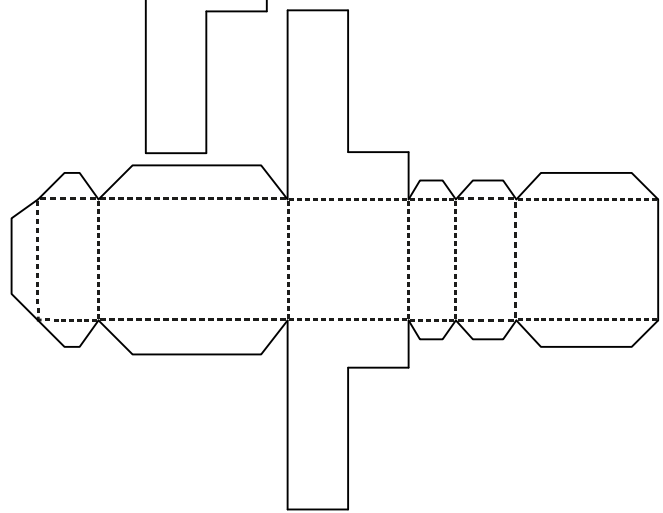

Pawn 16+2 pcs

Designer: Atahan Göktürk Güner
Version: 1.1 paper.piyon.co

Knight

Bishop

King

Rook

King

Queen