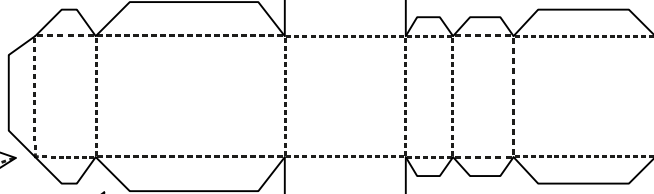

Pawn 16+2 pcs

Designer: Atahan Göktürk Güner
Version: 1.1 paper.piyon.co

Knight

Bishop

King

Rook

King

Queen