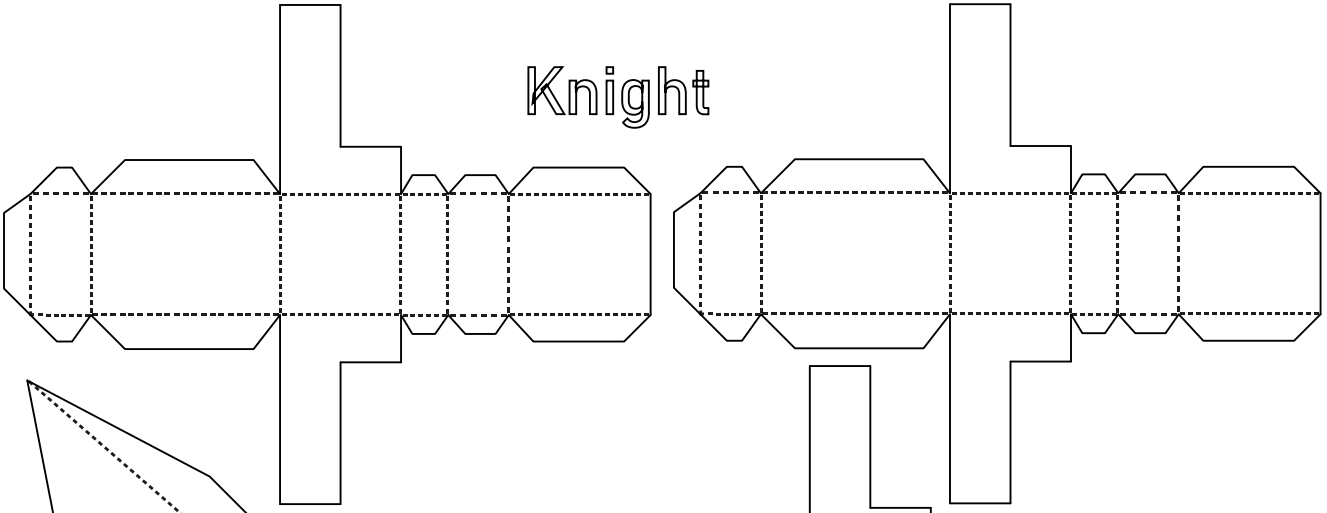

Pawn 16+2 pcs

Designer: Atahan Göktürk Güner
Version: 1.1 paper.piyon.co

Knight

Bishop

King

Rook

King

Queen