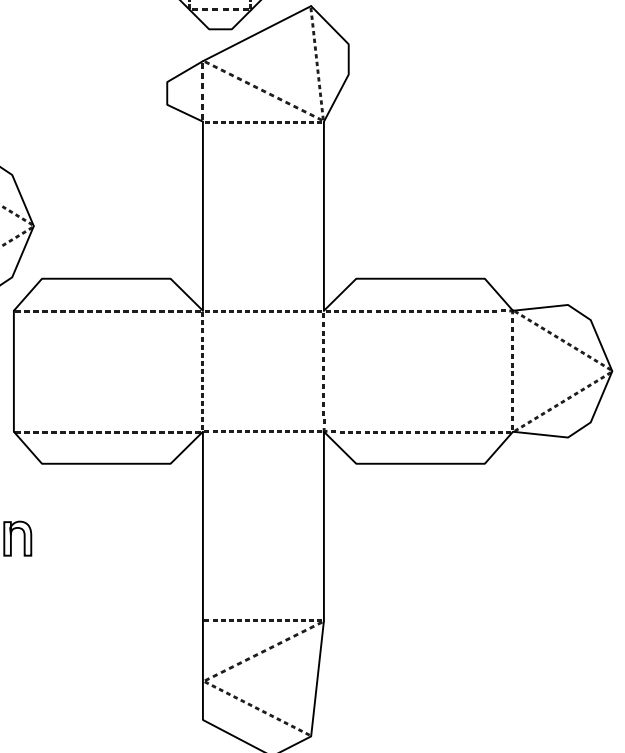

Pawn 16+2 pcs

Designer: Atahan Göktürk Güner
Version: 1.1 paper.piyon.co

Knight

Bishop

King

Rook

King

Queen