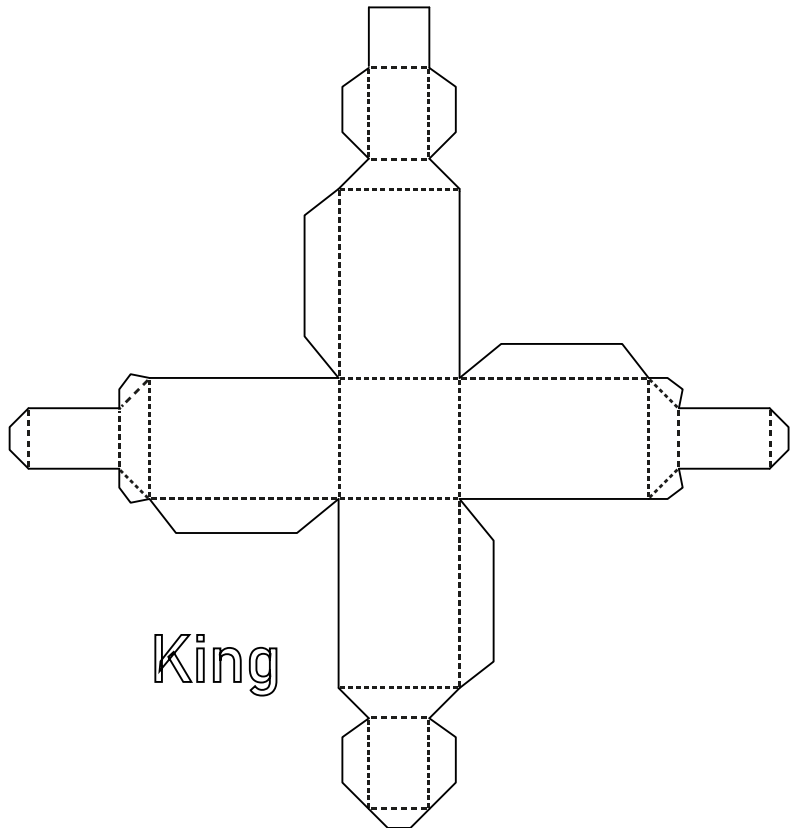

Pawn 16+2 pcs

Designer: Atahan Göktürk Güner
Version: 1.1 paper.piyon.co

Knight

Bishop

King

Rook

King

Queen