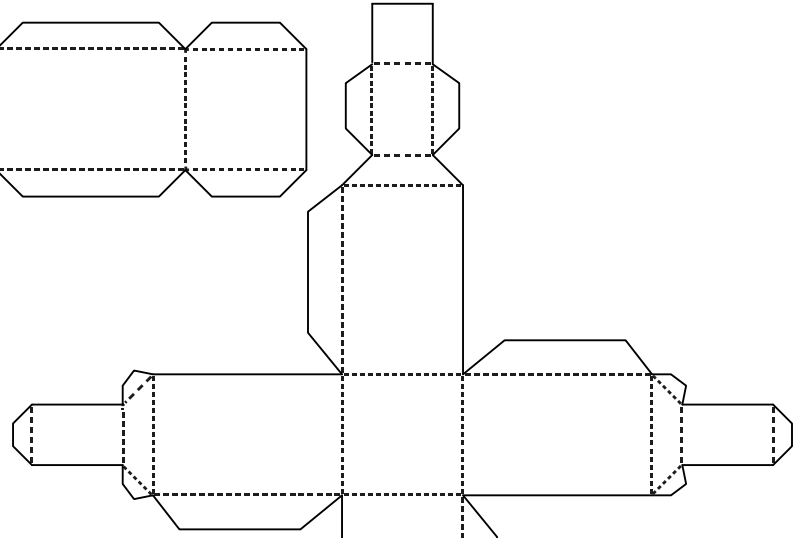

Pawn 16+2 pcs

Designer: Atahan Göktürk Güner
Version: 1.1 paper.piyon.co

Knight

Bishop

King

Rook

King

Queen