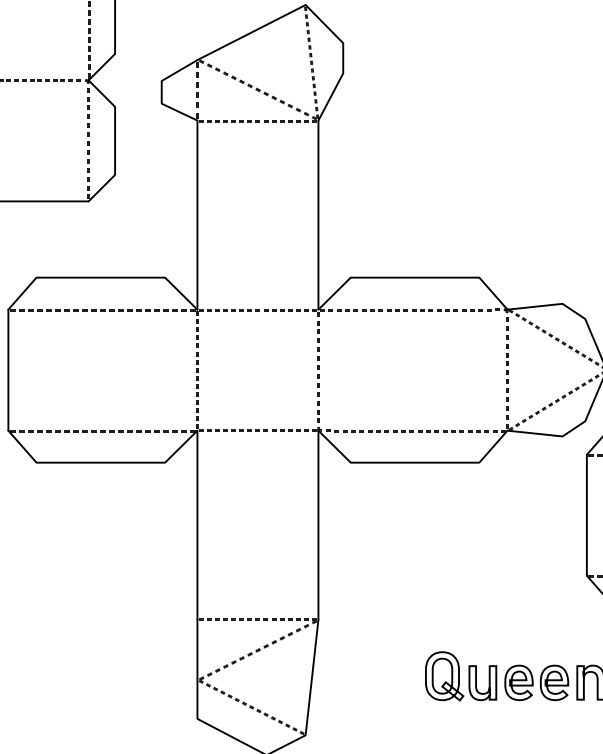

Pawn 16+2 pcs

Designer: Atahan Göktürk Güner
Version: 1.1 paper.piyon.co

Knight

Bishop

King

Rook

King

Queen